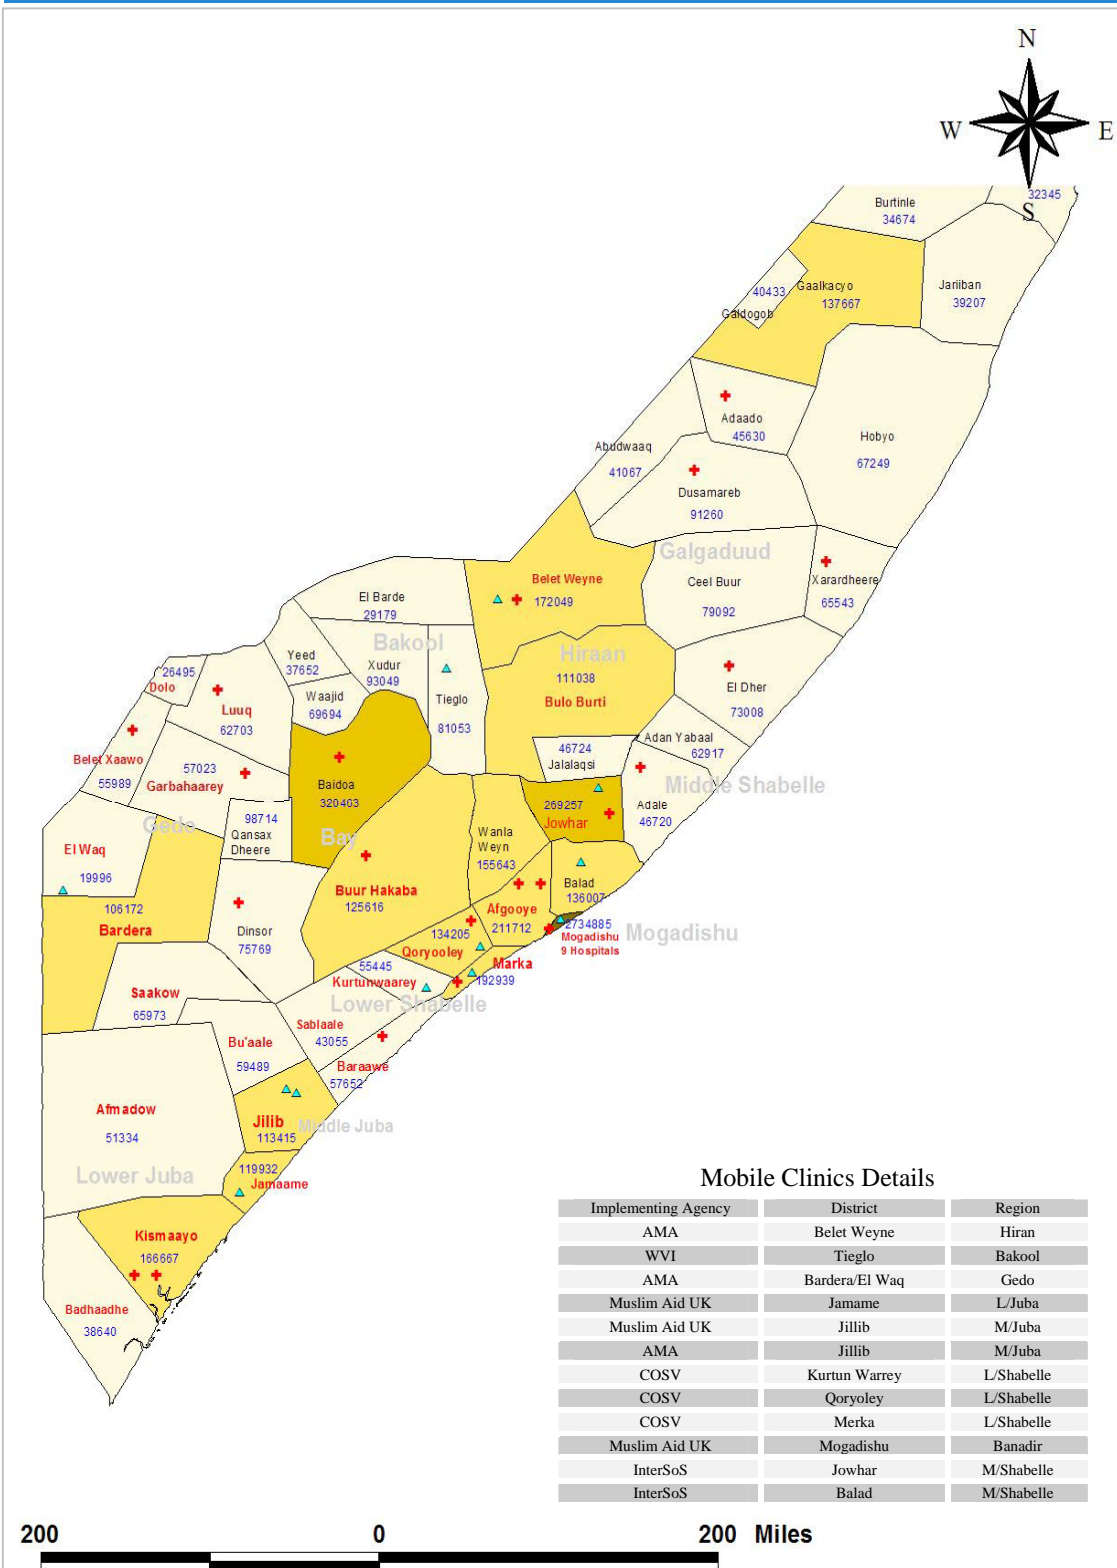

WHO supported mobile clinics & major hospitals in south/central zone

- ### Legend
- #### Central Zone Hospitals
- [Adale](#) Adale Medical Centre
 - [Afgoi](#) Afgoi District Hospital, VMS Maternity Hospital
 - [Adaado](#) Adaado Hospital
 - [Belet Weyne](#) Dove Voluntary Hospital
 - [Baraawe](#) Brava Hospital
 - [Dusamareb](#) Dusamareb Hospital
 - [El Dher](#) El-Dher Hospital
 - [Jowhar](#) Jowhar Hospital
 - [Marka](#) Marka Regional Hospital
 - [Mogadishu](#) Lazaretto Forlanini Hospital, Demartino Hospital, Keysaney Hospital, Al-Cimraan Hospital, SOS KDI Mother & Child Hospital, Shifa Hospital, Dr. Xasan Jis Memory Hospital, Medina Hospital, Banadir Mother & Child Hospital
 - [Qoryoley](#) Qoryoley Hospital
 - [Xarardheere](#) Haradhere Hospital

- #### South Zone Hospitals
- [Baidoa](#) Baidoa Hospital
 - [Belet Hawa](#) Khallil Hospital
 - [Burhakaba](#) Burhakaba Hospital
 - [Dinsor](#) Dinsor Hospital
 - [Garbahaarey](#) Garbahaarey Hospital
 - [Hurdur](#) Hurdur Hospital
 - [Kismayo](#) Marceery Hospital, Kismayo Hospital
 - [Luuuq](#) Luuuq Hospital

- Hospital
 - Mobile clinic
 - Flood affected district
 - District
 - Population
- | | |
|--|-----------|
| | < 100,000 |
| | < 250,000 |
| | < 600,000 |
| | < 300,000 |

Data Source: WHO, UNDP 2005
 Admin.layers: UNDP, 1998
 Limitations: Private Hospitals not included

Disclaimer
 The boundaries and names shown and the designations used on this map do not imply the expression of any opinion whatsoever on the part of the World Health Organization concerning the status of any country, territory, city, or area, or of its authorities, or concerning the delimitation of its frontiers or boundaries