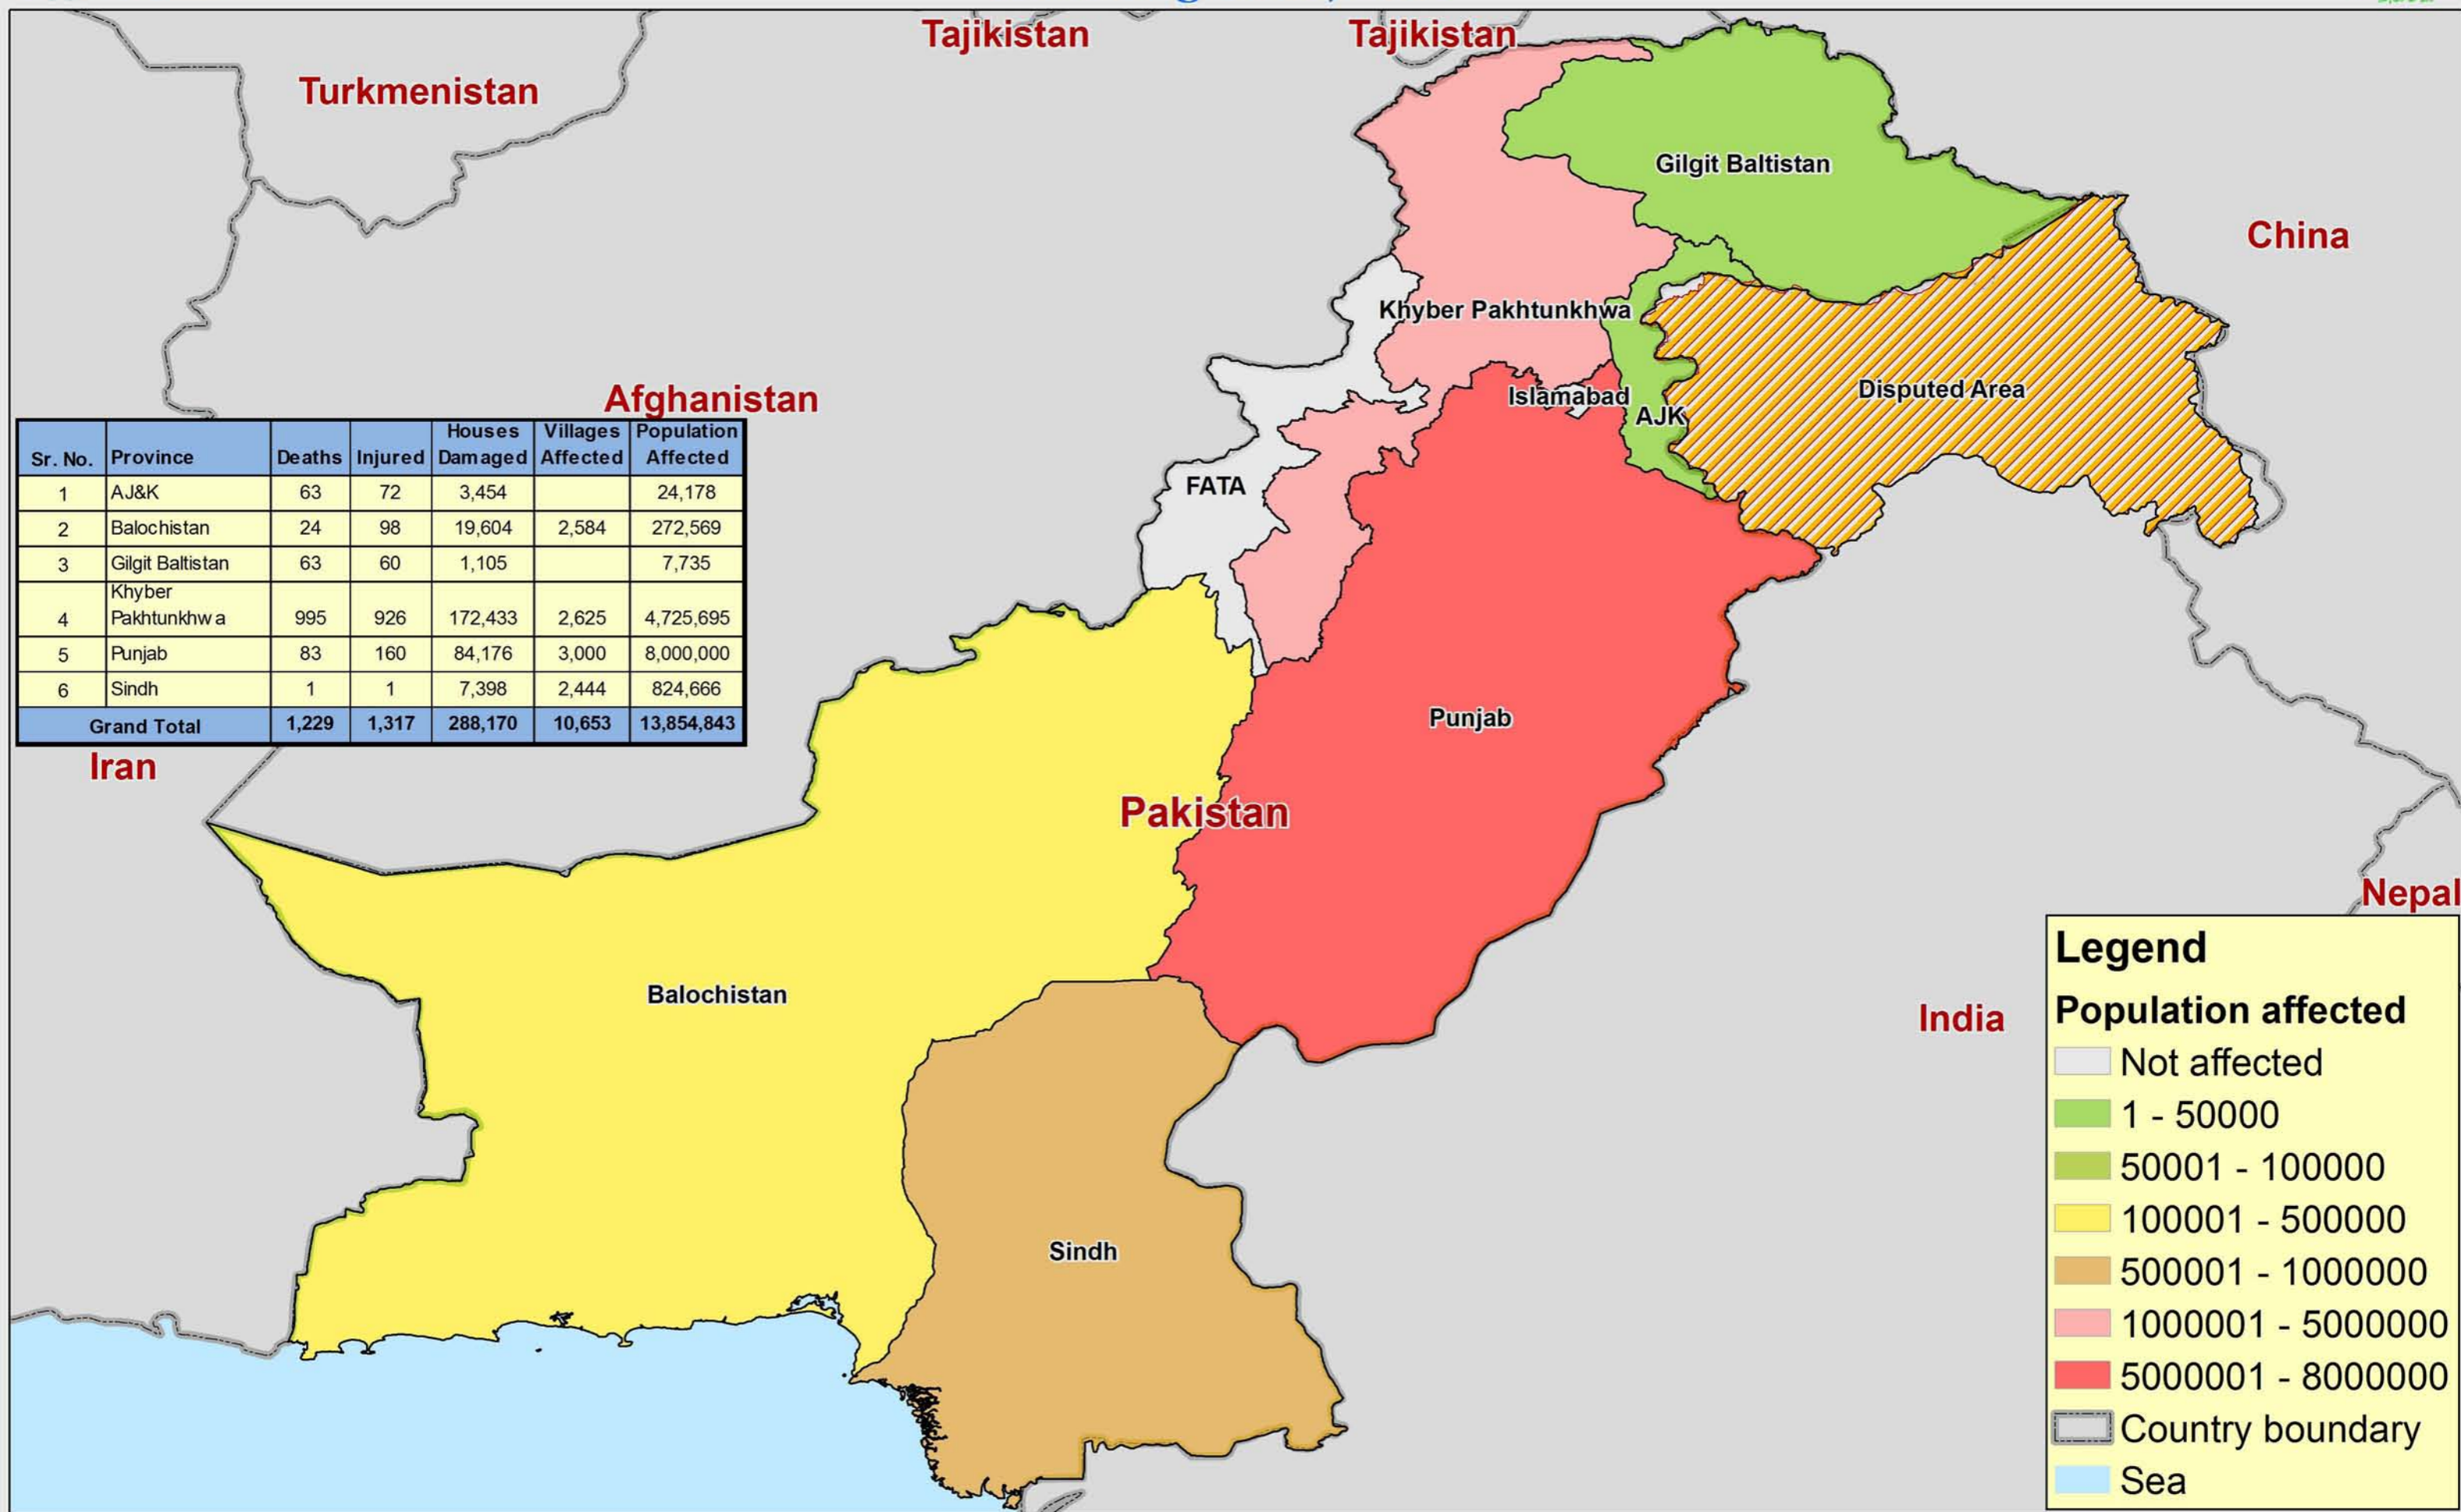

# Pakistan: Number of flood affected population as on August 10, 2010

**Legend**

**Population affected**

- Not affected
- 1 - 50000
- 50001 - 100000
- 100001 - 500000
- 500001 - 1000000
- 1000001 - 5000000
- 5000001 - 8000000

Country boundary

Sea