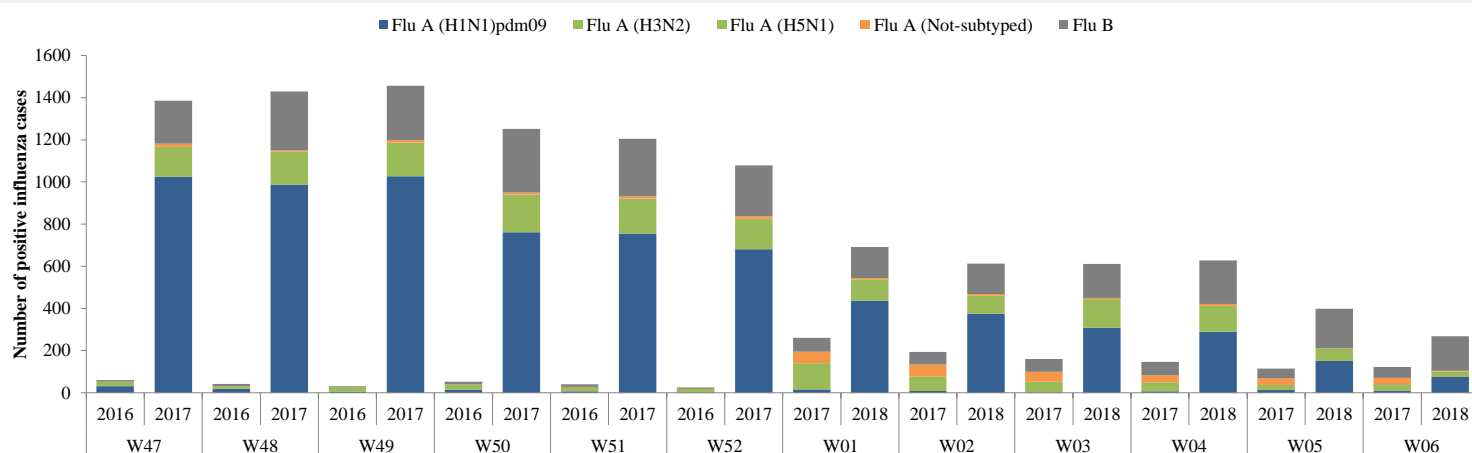

**Figure 3. Comparison of respiratory pathogens detected from tested specimens by last 12 weeks
W06/2018**

Figure 4. Age group distribution of influenza cases by virus type in the EMR from W40/2017 to W06/2018