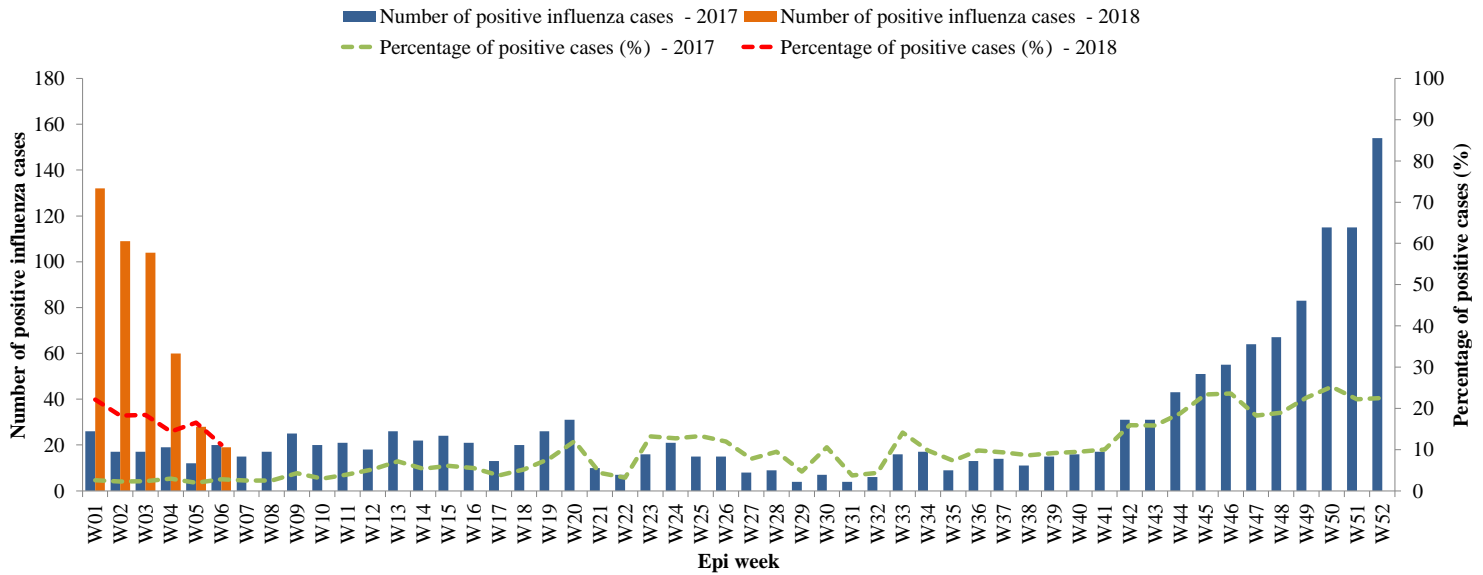

Influenza situation in the Eastern Mediterranean Region

W06/2018 (from 04/02/2018 to 10/02/2018)

Source of data: EMFLU Network and FLUMART

Figure 1. Number of positive influenza cases and influenza positivity rate per week, 2017-2018