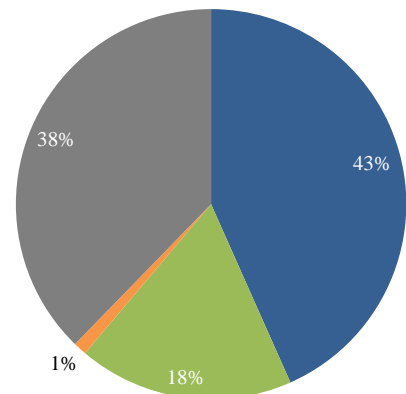

Figure 2. Percentage of circulating virus type by positive influenza cases

W40/2017 - W06/2018

Last 4 weeks

Flu A (H1N1)pdm09 Flu A (H3N2) Flu A (Not-subtyped) Flu B Flu A (H1N1)pdm09 Flu A (H3N2) Flu A (Not-subtyped) Flu B