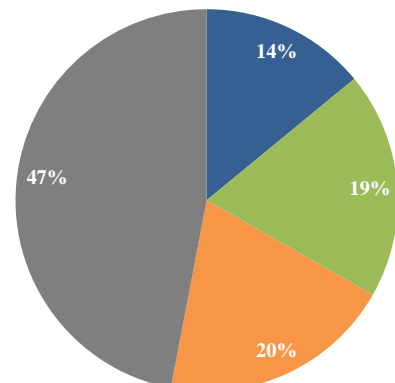

Figure 2. Percentage of circulating virus type by positive influenza cases

W40/2018 - W32/2019

Last 4 weeks

■ Flu A (H1N1)pdm09 ■ Flu A (H3N2) ■ Flu A (Not-subtyped) ■ Flu B

■ Flu A (H1N1)pdm09 ■ Flu A (H3N2) ■ Flu A (Not-subtyped) ■ Flu B