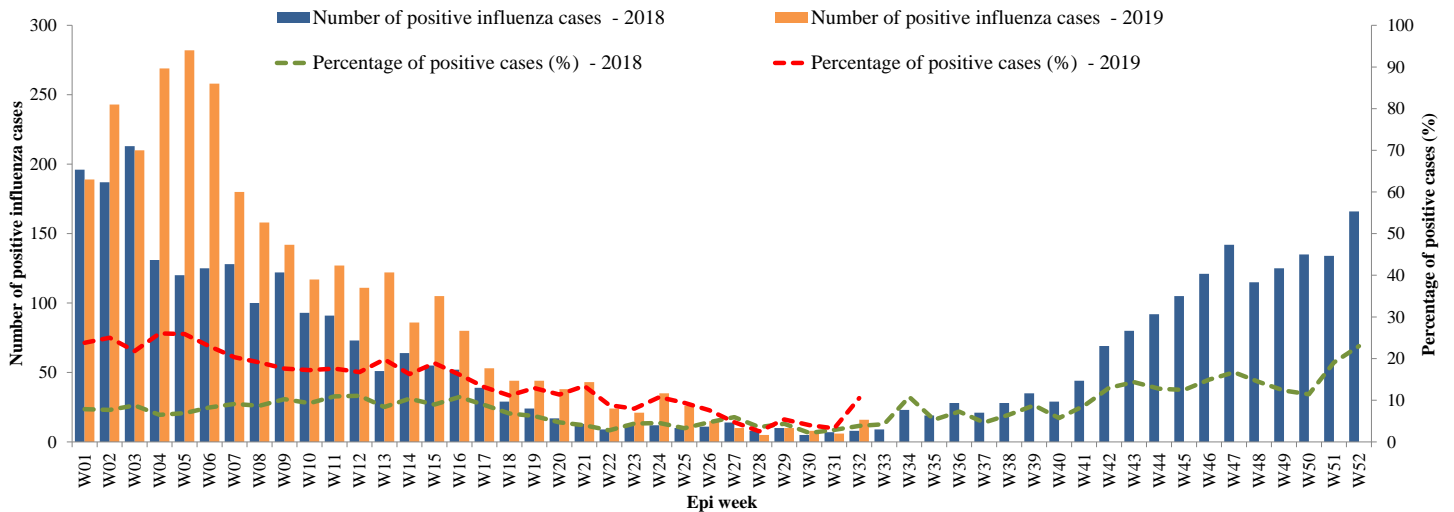

Influenza situation in the Eastern Mediterranean Region

W32/2019 (from 04/08/2019 to 10/08/2019)

Source of data: **EMFLU Network** and **FLUMART**

Figure 1. Number of positive influenza cases and influenza positivity rate per week, 2018-2019