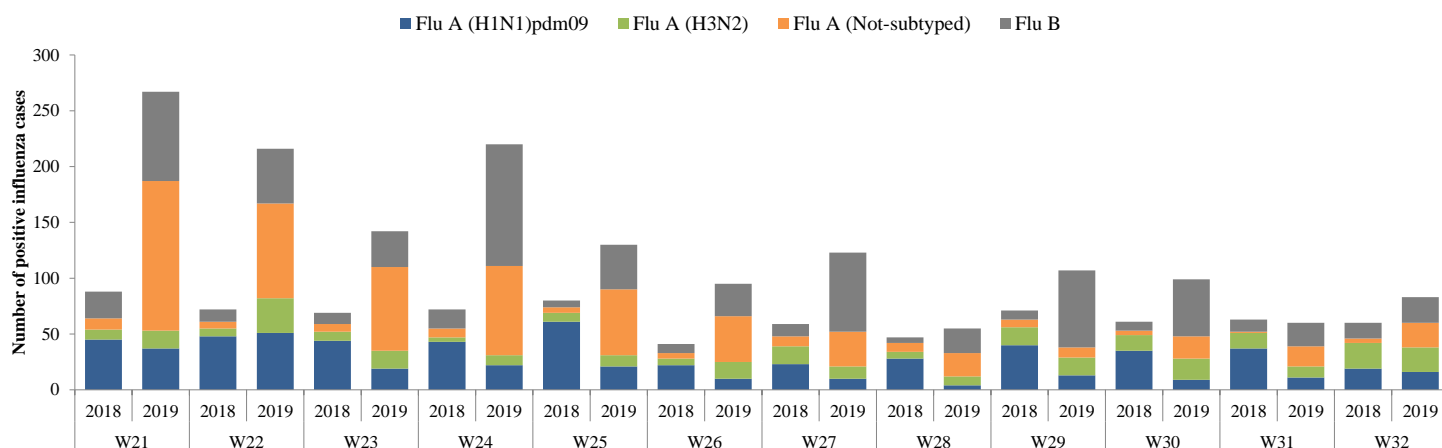

**Figure 3. Comparison of respiratory pathogens detected from tested specimens by last 12 weeks
W32/2019**

Figure 4 Age group distribution of influenza cases by virus type in the EMR from W40/2018 to W32/2019