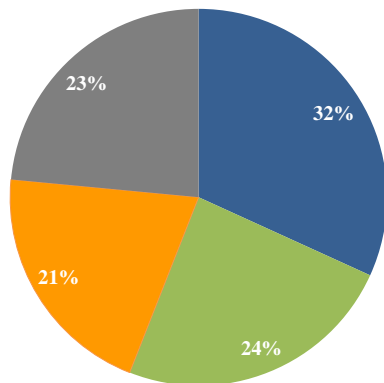

Figure 2. Percentage of circulating virus type by positive influenza cases

W40/2018 - W32/2019

Last 4 weeks

■ Flu A (H1N1)pdm09 ■ Flu A (H3N2) ■ Flu A (Not-subtyped) ■ Flu B

■ Flu A (H1N1)pdm09 ■ Flu A (H3N2) ■ Flu A (Not-subtyped) ■ Flu B