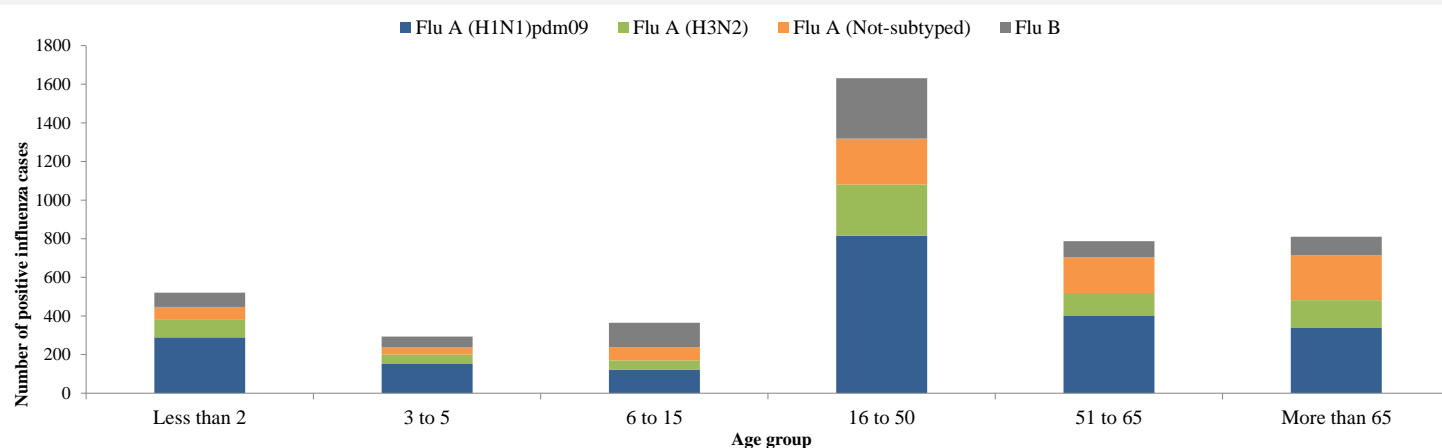

**Figure 3. Comparison of respiratory pathogens detected from tested specimens by last 12 weeks
W32/2019**

Figure 4 Age group distribution of influenza cases by virus type in the EMR from W40/2018 to W32/2019